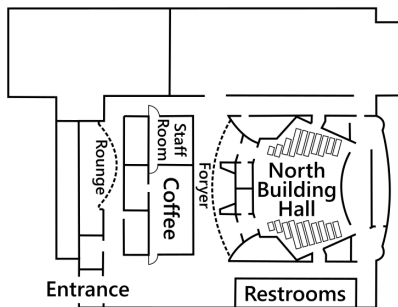

MITA CAMPUS, KEIO UNIVERSITY

NORTH BUILDING 1ST FLOOR MAP

Campus Address:
2-15-45 Mita, Minato-ku,
Tokyo 108-8345

▼ PacificVis Homepage

PacificVis 2024

IEEE 17th Pacific Visualization Conference

Keio University, Japan
April 23–26, 2024

SPONSORS

IEEE

IEEE
COMPUTER
SOCIETY

IEEE COMPUTER SOCIETY
VGTC

CO-SPONSOR

Keio University
Faculty of Science and Technology

SPECIAL SUPPORTER

公益財団法人
電気通信普及財団
The Telecommunications Advancement Foundation

SUPPORTERS

公益財団法人 画像情報教育振興協会

アーク情報システム