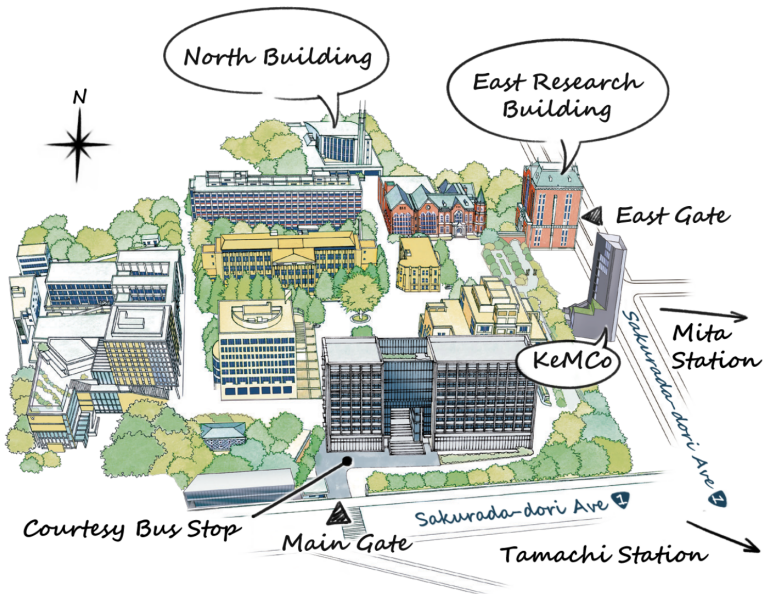

MITA CAMPUS, KEIO UNIVERSITY

NORTH BUILDING 1ST FLOOR MAP